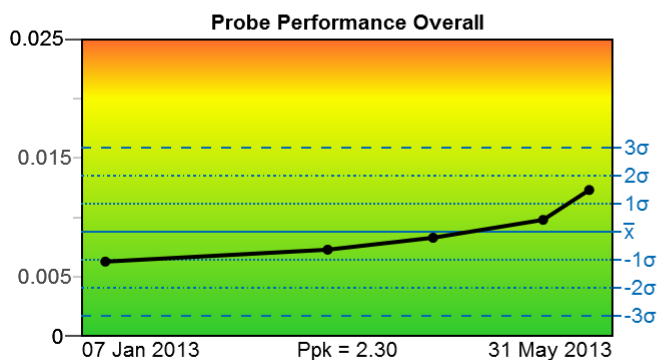

Machine Benchmark

a RENISHAW associate company

NC-Checker

www.metsoftpro.com
+44 (0)1665 608193
info@metsoftpro.com

Machine: MSP-04663-E
Tag: Production Checks

31 May 2013 10:45
Failed! (36.20%)