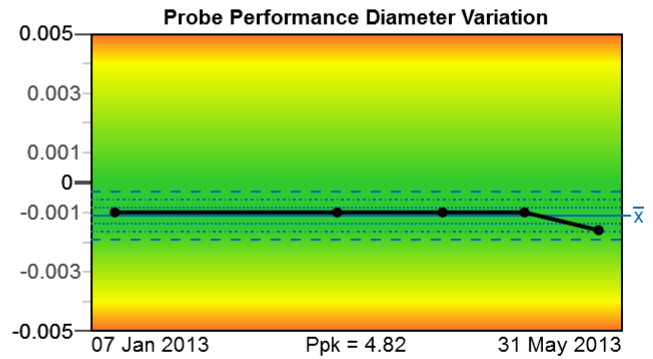

Machine Benchmark

a RENISHAW associate company

NC-Checker

www.metsoftpro.com
+44 (0)1665 608193
info@metsoftpro.com

Machine: MSP-04663-E
Tag: Production Checks

31 May 2013 10:45
Failed! (36.20%)