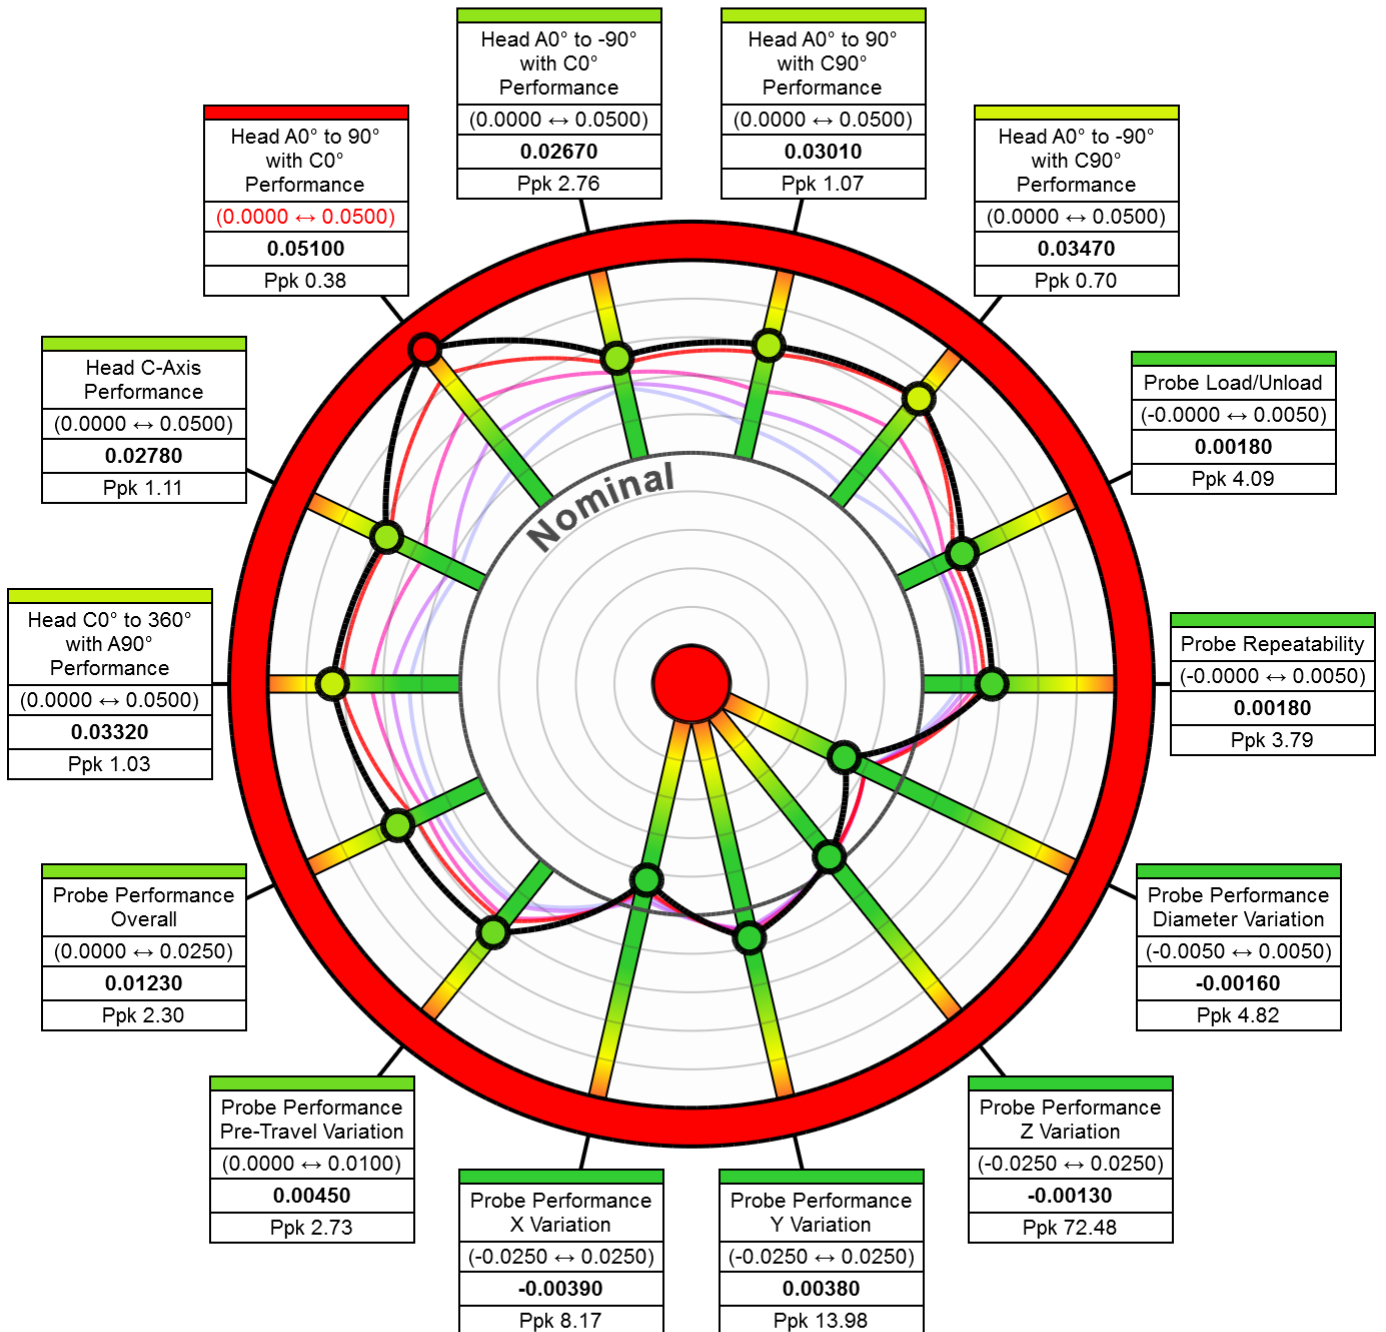

Machine Benchmark

a RENISHAW associate company

NC-Checker

www.metsoftpro.com
+44 (0)1665 608193
info@metsoftpro.com

Machine: MSP-04663-E
Tag: Production Checks

31 May 2013 10:45
Failed! (36.20%)