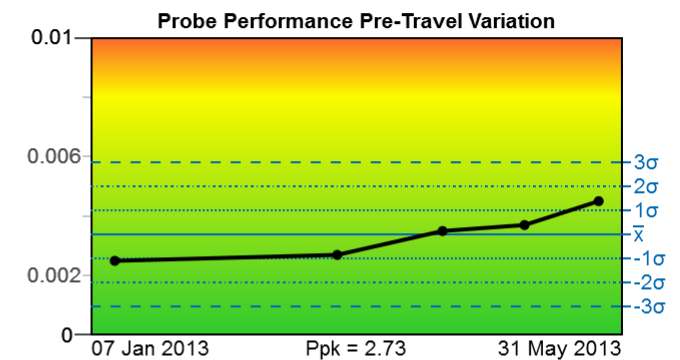

Machine Benchmark

a RENISHAW associate company

NC-Checker

www.metsoftpro.com
+44 (0)1665 608193
info@metsoftpro.com

Machine: MSP-04663-E
Tag: Production Checks

31 May 2013 10:45
Failed! (36.20%)