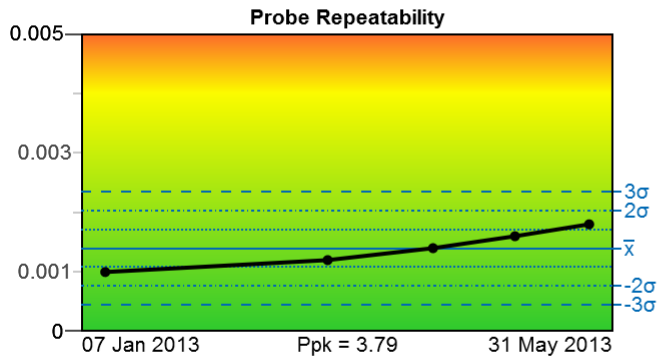

Machine Benchmark

a RENISHAW associate company

NC-Checker

www.metsoftpro.com
+44 (0)1665 608193
info@metsoftpro.com

Machine: MSP-04663-E
Tag: Production Checks

31 May 2013 10:45
Failed! (36.20%)