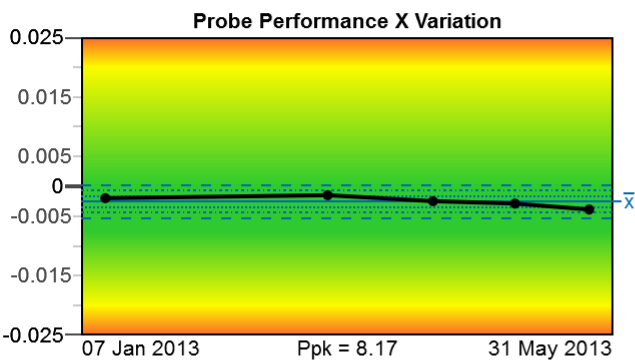

Machine Benchmark

a RENISHAW associate company

NC-Checker

www.metsoftpro.com
+44 (0)1665 608193
info@metsoftpro.com

Machine: MSP-04663-E
Tag: Production Checks

31 May 2013 10:45
Failed! (36.20%)