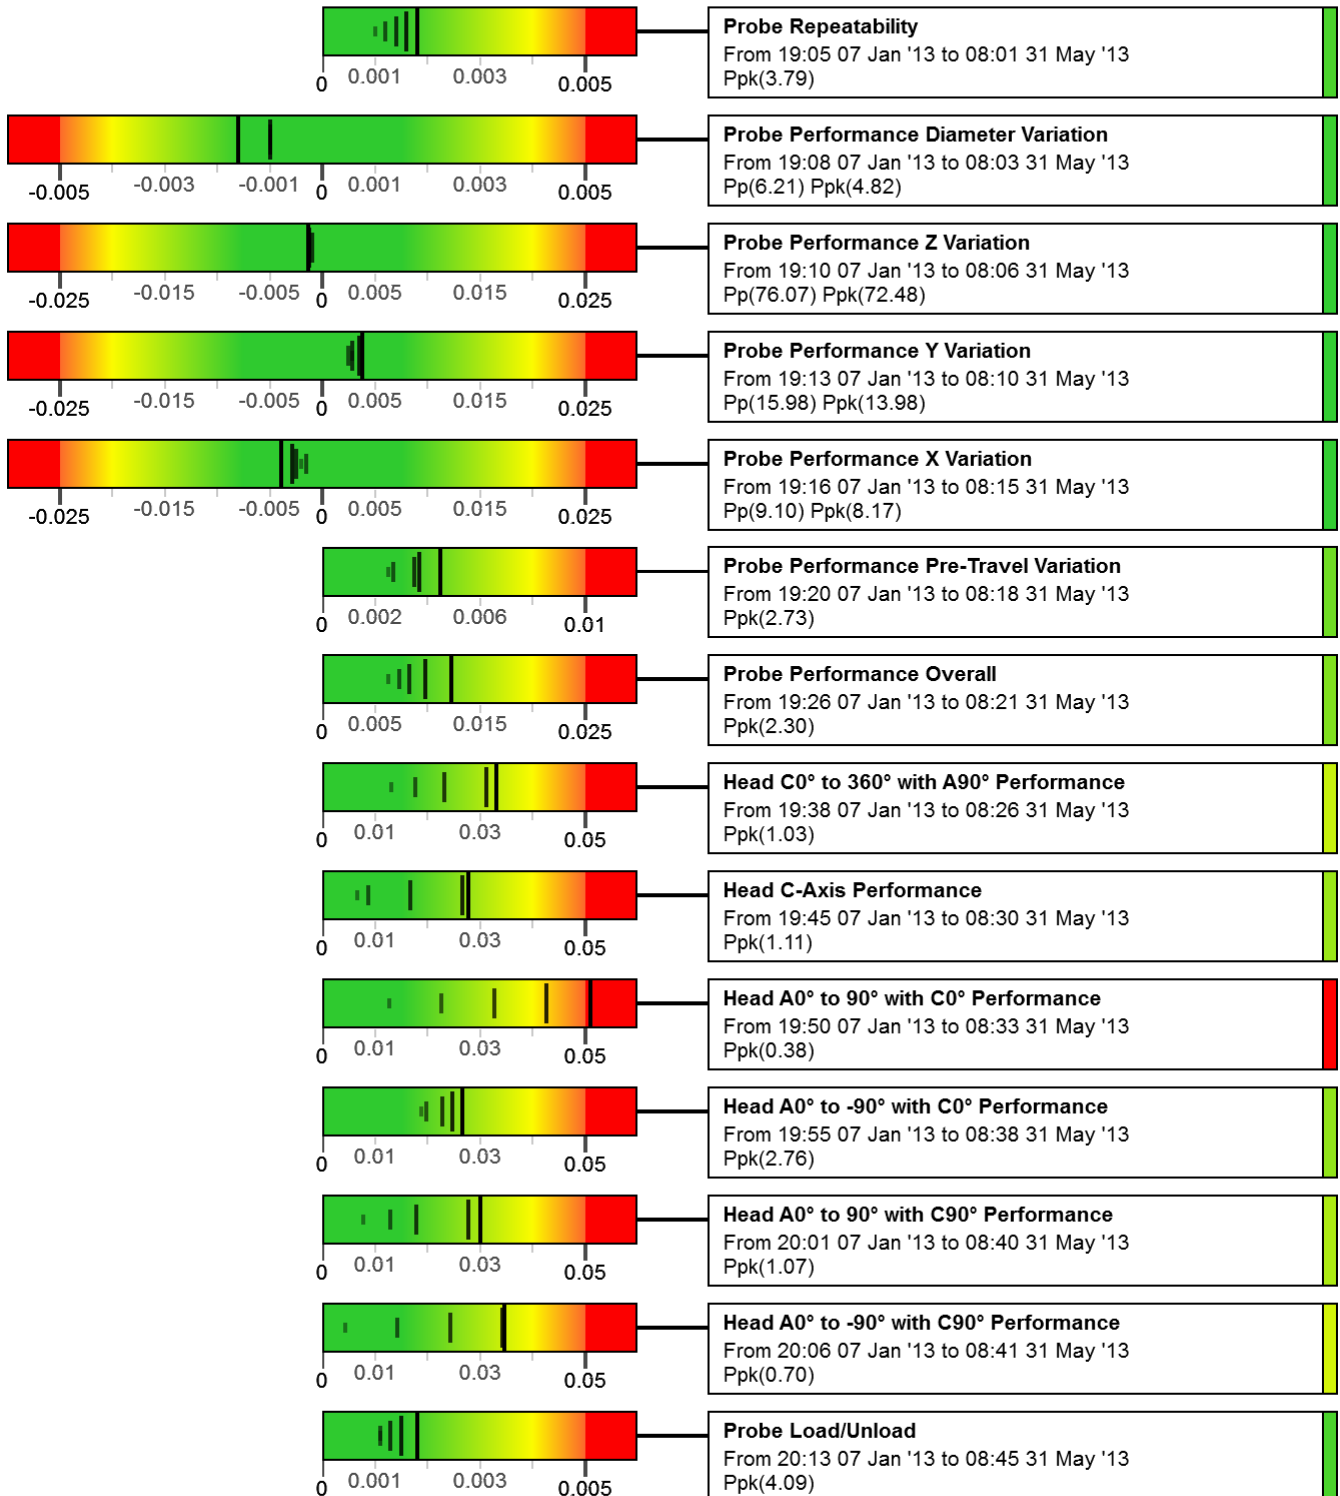

Machine Benchmark

a RENISHAW associate company

NC-Checker

www.metsoftpro.com
+44 (0)1665 608193
info@metsoftpro.com

Machine: MSP-04663-E
Tag: Production Checks

31 May 2013 10:45
Failed! (36.20%)

Machine Benchmark

a RENISHAW associate company

NC-Checker

www.metsoftpro.com
+44 (0)1665 608193
info@metsoftpro.com

Machine: MSP-04663-E
Tag: Production Checks

31 May 2013 10:45
Failed! (36.20%)

Machine Benchmark

a RENISHAW associate company

NC-Checker

www.metsoftpro.com
+44 (0)1665 608193
info@metsoftpro.com

Machine: MSP-04663-E
Tag: Production Checks

31 May 2013 10:45
Failed! (36.20%)

Machine Benchmark

a RENISHAW associate company

NC-Checker

www.metsoftpro.com
 +44 (0)1665 608193
 info@metsoftpro.com