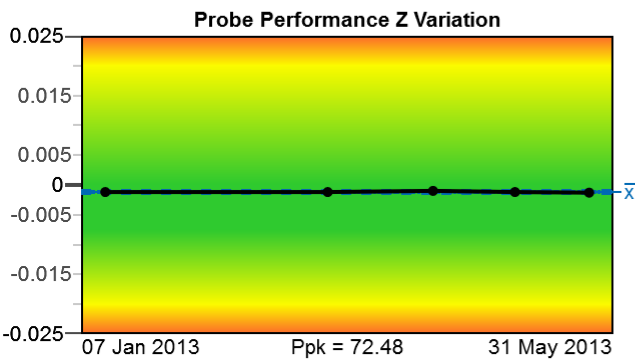

Machine Benchmark

a RENISHAW associate company

NC-Checker

www.metsoftpro.com
+44 (0)1665 608193
info@metsoftpro.com

Machine: MSP-04663-E
Tag: Production Checks

31 May 2013 10:45
Failed! (36.20%)