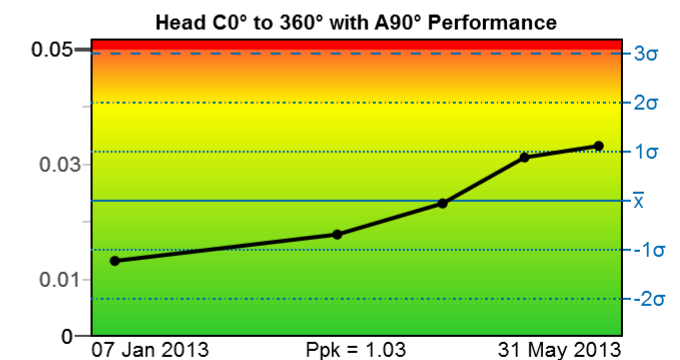

Machine Benchmark

a RENISHAW associate company

NC-Checker

www.metsoftpro.com
+44 (0)1665 608193
info@metsoftpro.com

Machine: MSP-04663-E
Tag: Production Checks

31 May 2013 10:45
Failed! (36.20%)