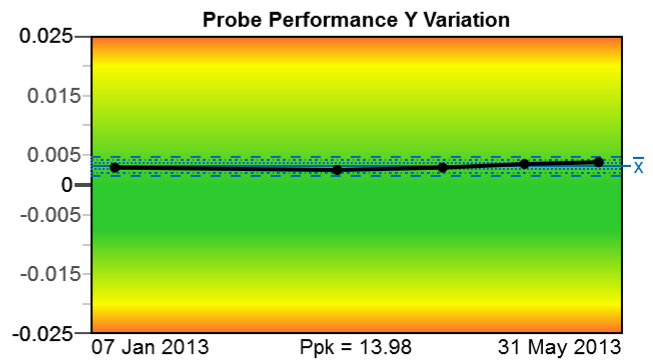

Machine Benchmark

a RENISHAW associate company

NC-Checker

www.metsoftpro.com
+44 (0)1665 608193
info@metsoftpro.com

Machine: MSP-04663-E
Tag: Production Checks

31 May 2013 10:45
Failed! (36.20%)