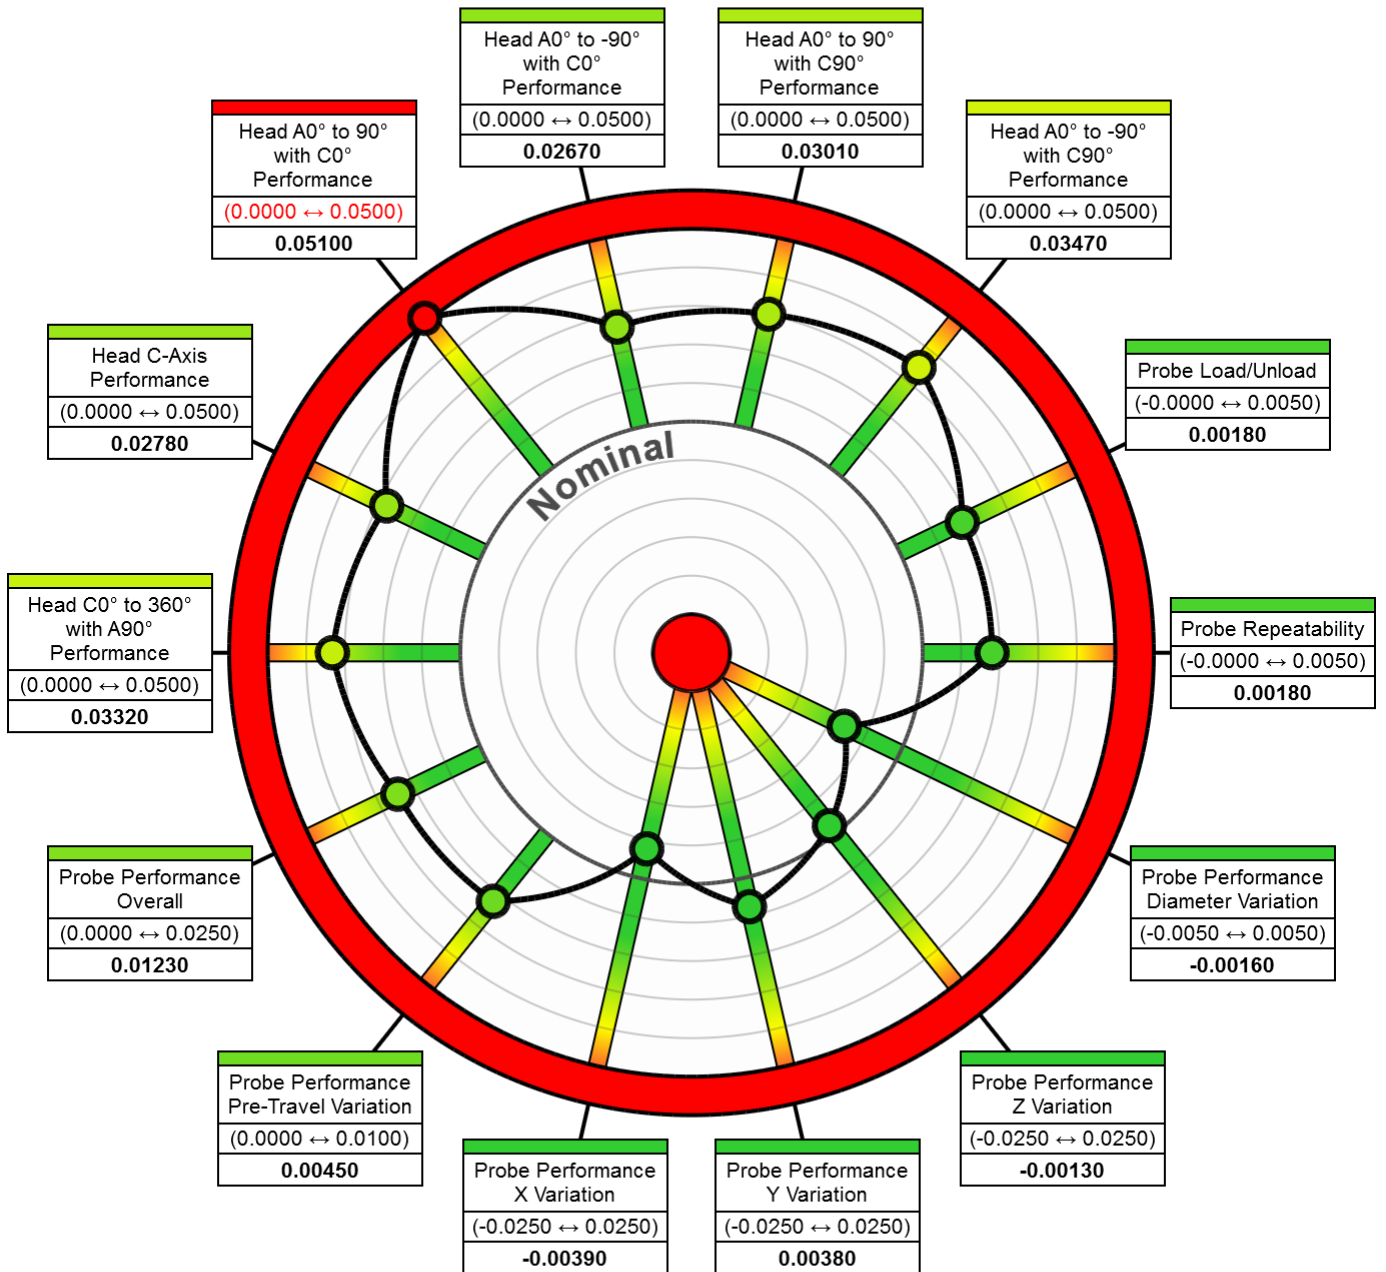

Machine Benchmark

a RENISHAW associate company

NC-Checker

www.metsoftpro.com
+44 (0)1665 608193
info@metsoftpro.com

Machine: MSP-04663-E
Tag: Production Checks

31 May 2013 10:45
Failed! (36.20%)

Machine Benchmark

a RENISHAW associate company

NC-Checker

www.metsoftpro.com
+44 (0)1665 608193
info@metsoftpro.com

Machine: MSP-04663-E
Tag: Production Checks

31 May 2013 10:45
Failed! (36.20%)